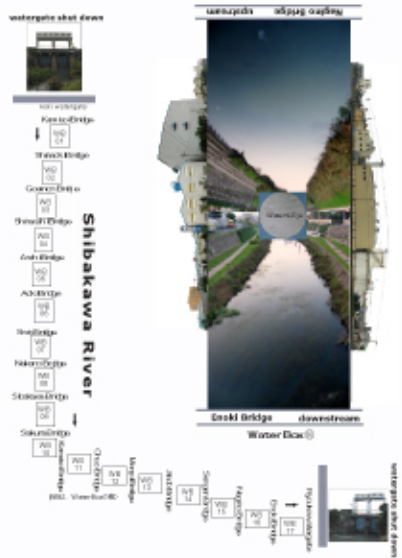

time-axis

space-axis

### WATER EKIDEN / Kawaguchi

#### Shibakawa River / Water Boxes